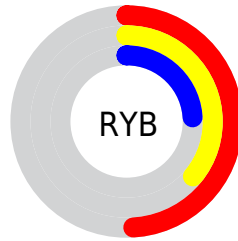

Conversions

Conversions Part 2

Format	Color
R _Y B	125, 92, 61
Decimal	8213053
CIE Lab	39.12, 15.42, 19.63
CIE LCh	39, 24.960, 51.854
Yxy	10.7315, 0.4264, 0.3715
Android (android.graphics.Color)	4286403133 (0xFF7D523D)
YUV	92.4630, -15.5113, 28.5349
Hunter-Lab	32.7589, 9.7861, 12.3668

Details

The Decimal color **8213053** is a dark color, and the websafe version is hex **996666**. A complement of this color would be **4024445**, and the grayscale version is **6118749**.

A 20% lighter version of the original color is **11830381**, and **4793618** is the 20% darker color. If you saturate the color by 10%, you get **8210993**, and if you desaturate by 10%, it is **8215114**.

Distribution

- Red (49%)
- Green (32%)
- Blue (24%)

- Red (49%)
- Yellow (36%)
- Blue (24%)

- Cyan (0%)
- Magenta (34%)
- Yellow (51%)
- Black (51%)

- Cyan (51%)
- Magenta (68%)
- Yellow (76%)

Brightness & Saturation Gradients

These gradients show how the Decimal color 8213053 changes by changing the brightness by 10 percent. The first figure shows a shift by +10% for each color and the second figure -10%.

Similar to the brightness gradients but the following saturation gradients show a change of the Decimal color 8213053 by changing the saturation by 10% instead.