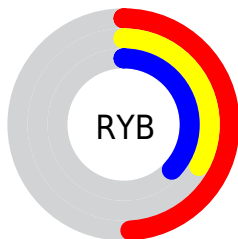

## Conversions Part 2

<b>Format</b>	<b>Color</b>
<a href="#">RYB</a>	<a href="#">125, 83, 95</a>
Decimal	<a href="#">8213343</a>
CIELab	<a href="#">40.20, 19.38, 0.21</a>
CIElCh	<a href="#">40, 19.378, 0.610</a>
Yxy	<a href="#">11.3727, 0.3651, 0.3050</a>
Android (android.graphics.Color)	<a href="#">4286403423</a> ( <a href="#">0xFF7D535F</a> )
YUV	<a href="#">96.9260, -0.9495, 24.6209</a>
Hunter-Lab	<a href="#">33.7234, 13.0556, 1.9745</a>

# Details

The Decimal color **8213343** is a dark color, and the websafe version is hex **996666**. A complement of this color would be **5471601**, and the grayscale version is **6381921**.

A 20% lighter version of the original color is **11765137**, and **4924721** is the 20% darker color. If you saturate the color by 10%, you get **8210262**, and if you desaturate by 10%, it is **8216680**.

# Distribution

- Red (49%)
- Green (33%)
- Blue (37%)

- Red (49%)
- Yellow (33%)
- Blue (37%)

- Cyan (0%)
- Magenta (34%)
- Yellow (24%)
- Black (51%)

- Cyan (51%)
- Magenta (67%)
- Yellow (63%)

# Brightness & Saturation Gradients

These gradients show how the Decimal color 8213343 changes by changing the brightness by 10 percent. The first figure shows a shift by +10% for each color and the second figure -10%.