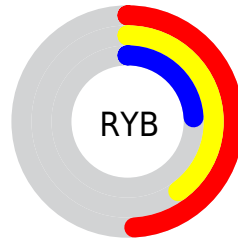

Conversions

Conversions Part 2

Format	Color
R_{YB}	125, 103, 62
Decimal	8214334
CIE _{Lab}	40.45, 12.54, 20.75
CIE _{LCh}	40, 24.247, 58.867
Yxy	11.5242, 0.4193, 0.3795
Android (android.graphics.Color)	4286404414 (0xFF7D573E)
YUV	95.5120, -16.5214, 25.8610
Hunter-Lab	33.9473, 7.5557, 13.0907

Details

The Decimal color **8214334** is a dark color, and the websafe version is hex **996666**. A complement of this color would be **4088957**, and the grayscale version is **6316128**.

A 20% lighter version of the original color is **11766126**, and **4860179** is the 20% darker color. If you saturate the color by 10%, you get **8212274**, and if you desaturate by 10%, it is **8216395**.

Distribution

- Red (49%)
- Green (34%)
- Blue (24%)

- Red (49%)
- Yellow (40%)
- Blue (24%)

- Cyan (0%)
- Magenta (30%)
- Yellow (50%)
- Black (51%)

- Cyan (51%)
- Magenta (66%)
- Yellow (76%)

Brightness & Saturation Gradients

These gradients show how the Decimal color 8214334 changes by changing the brightness by 10 percent. The first figure shows a shift by +10% for each color and the second figure -10%.

Similar to the brightness gradients but the following saturation gradients show a change of the Decimal color 8214334 by changing the saturation by 10% instead.