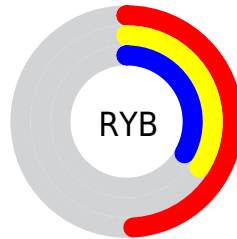

Conversions

Conversions Part 2

Format	Color
RYB	125, 87, 85
Decimal	8214357
CIELab	40.95, 15.44, 7.45
CIElCh	41, 17.149, 25.762
Yxy	11.8322, 0.3804, 0.3333
Android (android.graphics.Color)	4286404437 (0xFF7D5755)
YUV	98.1340, -6.4751, 23.5615
Hunter-Lab	34.3980, 9.8860, 6.5554

Details

The Decimal color **8214357** is a dark color, and the websafe version is hex **996666**. A complement of this color would be **5602173**, and the grayscale version is **6447714**.

A 20% lighter version of the original color is **11766151**, and **4925736** is the 20% darker color. If you saturate the color by 10%, you get **8211273**, and if you desaturate by 10%, it is **8217442**.

Distribution

- Red (49%)
- Green (34%)
- Blue (33%)

- Red (49%)
- Yellow (34%)
- Blue (33%)

- Cyan (0%)
- Magenta (30%)
- Yellow (32%)
- Black (51%)

- Cyan (51%)
- Magenta (66%)
- Yellow (67%)

Brightness & Saturation Gradients

These gradients show how the Decimal color 8214357 changes by changing the brightness by 10 percent. The first figure shows a shift by +10% for each color and the second figure -10%.

Similar to the brightness gradients but the following saturation gradients show a change of the Decimal color 8214357 by changing the saturation by 10% instead.