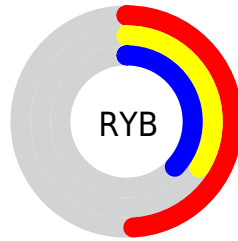

Conversions

Conversions Part 2

Format	Color
RYB	125, 87, 94
Decimal	8214366
CIELab	41.19, 16.82, 2.26
CIELCh	41, 16.976, 7.661
Yxy	11.9845, 0.3650, 0.3150
Android (android.graphics.Color)	4286404446 (0xFF7D575E)
YUV	99.1600, -2.5439, 22.6617
Hunter-Lab	34.6187, 11.0162, 3.3882

Details

The Decimal color **8214366** is a dark color, and the websafe version is hex **996666**. A complement of this color would be **5733750**, and the grayscale version is **6513507**.

A 20% lighter version of the original color is **11700624**, and **4925744** is the 20% darker color. If you saturate the color by 10%, you get **8211284**, and if you desaturate by 10%, it is **8217704**.

Distribution

- Red (49%)
- Green (34%)
- Blue (37%)

- Red (49%)
- Yellow (34%)
- Blue (37%)

- Cyan (0%)
- Magenta (30%)
- Yellow (25%)
- Black (51%)

- Cyan (51%)
- Magenta (66%)
- Yellow (63%)

Brightness & Saturation Gradients

These gradients show how the Decimal color 8214366 changes by changing the brightness by 10 percent. The first figure shows a shift by +10% for each color and the second figure -10%.

Similar to the brightness gradients but the following saturation gradients show a change of the Decimal color 8214366 by changing the saturation by 10% instead.