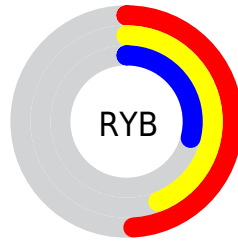

Conversions

Conversions Part 2

Format	Color
RYB	125, 113, 74
Decimal	8216650
CIELab	43.09, 8.57, 17.09
CIElCh	43, 19.114, 63.371
Yxy	13.2201, 0.3920, 0.3735
Android (android.graphics.Color)	4286406730 (0xFF7D604A)
YUV	102.1630, -13.8844, 20.0280
Hunter-Lab	36.3595, 4.4942, 11.9189

Details

The Decimal color **8216650** is a dark color, and the websafe version is hex **996666**. A complement of this color would be **4876157**, and the grayscale version is **6710886**.

A 20% lighter version of the original color is **11768699**, and **4862494** is the 20% darker color. If you saturate the color by 10%, you get **8214846**, and if you desaturate by 10%, it is **8218455**.

Distribution

- Red (49%)
- Green (38%)
- Blue (29%)

- Red (49%)
- Yellow (44%)
- Blue (29%)

- Cyan (0%)
- Magenta (23%)
- Yellow (41%)
- Black (51%)

- Cyan (51%)
- Magenta (62%)
- Yellow (71%)

Brightness & Saturation Gradients