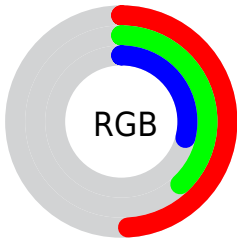

Distribution

- Red (49%)
- Green (38%)
- Blue (29%)