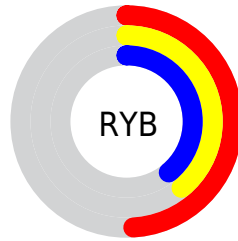

Conversions

Conversions Part 2

Format	Color
RYB	125, 100, 100
Decimal	8217700
CIELab	44.79, 10.04, 3.80
CIElCh	45, 10.735, 20.754
Yxy	14.3944, 0.3502, 0.3291
Android (android.graphics.Color)	4286407780 (0xFF7D6464)
YUV	107.4750, -3.6852, 15.3694
Hunter-Lab	37.9400, 5.6584, 4.6363

Details

The Decimal color **8217700** is a dark color, and the websafe version is hex **666666**. A complement of this color would be **6585725**, and the grayscale version is **7105644**.

A 20% lighter version of the original color is **11704215**, and **4994357** is the 20% darker color. If you saturate the color by 10%, you get **8214359**, and if you desaturate by 10%, it is **8221041**.

Distribution

- Red (49%)
- Green (39%)
- Blue (39%)

- Red (49%)
- Yellow (39%)
- Blue (39%)

- Cyan (0%)
- Magenta (20%)
- Yellow (20%)
- Black (51%)

- Cyan (51%)
- Magenta (61%)
- Yellow (61%)

Brightness & Saturation Gradients

These gradients show how the Decimal color 8217700 changes by changing the brightness by 10 percent. The first figure shows a shift by +10% for each color and the second figure -10%.

Similar to the brightness gradients but the following saturation gradients show a change of the Decimal color 8217700 by changing the saturation by 10% instead.