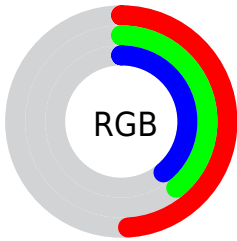

Distribution

- Red (49%)
- Green (39%)
- Blue (39%)