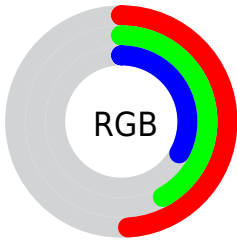

Distribution

- Red (49%)
- Green (42%)
- Blue (33%)