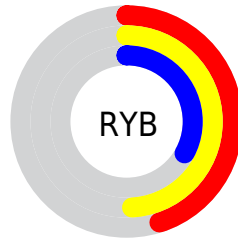

Conversions

Conversions Part 2

Format	Color
RYB	115, 125, 83
Decimal	8219475
CIELab	46.31, 3.27, 16.10
CIElCh	46, 16.426, 78.525
Yxy	15.4999, 0.3713, 0.3767
Android (android.graphics.Color)	4286409555 (0xFF7D6B53)
YUV	109.6460, -13.1365, 13.4655
Hunter-Lab	39.3699, 0.3650, 11.9416

Details

The Decimal color **8219475** is a dark color, and the websafe version is hex **666666**. A complement of this color would be **5465469**, and the grayscale version is **7237230**.

A 20% lighter version of the original color is **11705989**, and **4930598** is the 20% darker color. If you saturate the color by 10%, you get **8218183**, and if you desaturate by 10%, it is **8220768**.

Distribution

- Red (49%)
- Green (42%)
- Blue (33%)

- Red (45%)
- Yellow (49%)
- Blue (33%)

- Cyan (0%)
- Magenta (14%)
- Yellow (34%)
- Black (51%)

- Cyan (51%)
- Magenta (58%)
- Yellow (67%)

Brightness & Saturation Gradients