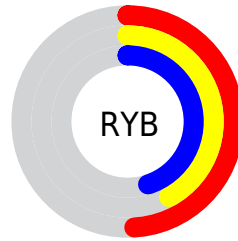

Conversions

Conversions Part 2

Format	Color
RYB	125, 107, 115
Decimal	8219507
CIELab	47.12, 8.58, -1.83
CIELCh	47, 8.770, 347.965
Yxy	16.1132, 0.3272, 0.3137
Android (android.graphics.Color)	4286409587 (0xFF7D6B73)
YUV	113.2940, 0.8411, 10.2662
Hunter-Lab	40.1412, 4.5021, 0.8566

Details

The Decimal color **8219507** is a dark color, and the websafe version is hex **666666**. A complement of this color would be **7044469**, and the grayscale version is **7434609**.

A 20% lighter version of the original color is **11706023**, and **4996163** is the 20% darker color. If you saturate the color by 10%, you get **8216428**, and if you desaturate by 10%, it is **8222842**.

Distribution

- Red (49%)
- Green (42%)
- Blue (45%)

- Red (49%)
- Yellow (42%)
- Blue (45%)

- Cyan (0%)
- Magenta (14%)
- Yellow (8%)
- Black (51%)

- Cyan (51%)
- Magenta (58%)
- Yellow (55%)

Brightness & Saturation Gradients

These gradients show how the Decimal color 8219507 changes by changing the brightness by 10 percent. The first figure shows a shift by +10% for each color and the second figure -10%.

Similar to the brightness gradients but the following saturation gradients show a change of the Decimal color 8219507 by changing the saturation by 10% instead.