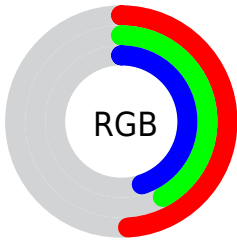

Distribution

- Red (49%)
- Green (42%)
- Blue (45%)