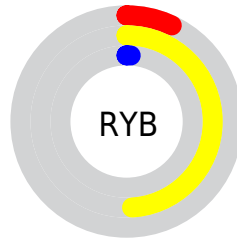

Conversions

Conversions Part 2

Format	Color
R_{YB}	18, 125, 2
Decimal	8220418
CIE Lab	46.62, -4.91, 52.30
CIE LCh	47, 52.529, 95.362
Yxy	15.7332, 0.4391, 0.4881
Android (android.graphics.Color)	4286410498 (0xFF7D6F02)
YUV	102.7600, -49.6747, 19.5045
Hunter-Lab	39.6651, -5.7238, 24.2554

Details

The Decimal color **8220418** is a dark color, and the websafe version is hex **666600**. A complement of this color would be **135293**, and the grayscale version is **6776679**.

A 20% lighter version of the original color is **11903551**, and **4734976** is the 20% darker color. If you saturate the color by 10%, you get **8220416**, and if you desaturate by 10%, it is **8220686**.

Distribution

Red (49%)

Green (44%)

Blue (1%)

Red (7%)

Yellow (49%)

Blue (1%)

Cyan (0%)

Magenta (11%)

Yellow (98%)

Black (51%)

Cyan (51%)

Magenta (56%)

Yellow (99%)

Brightness & Saturation Gradients

These gradients show how the Decimal color 8220418 changes by changing the brightness by 10 percent. The first figure shows a shift by +10% for each color and the second figure -10%.