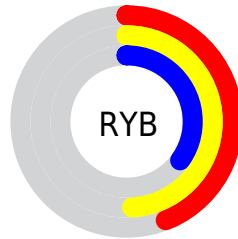

Conversions

Conversions Part 2

Format	Color
RYB	112, 125, 89
Decimal	8220505
CIELab	47.56, 1.80, 14.27
CIElCh	48, 14.382, 82.822
Yxy	16.4501, 0.3609, 0.3723
Android (android.graphics.Color)	4286410585 (0xFF7D6F59)
YUV	112.6780, -11.6733, 10.8064
Hunter-Lab	40.5587, -0.8032, 11.1620

Details

The Decimal color **8220505** is a dark color, and the websafe version is hex **666666**. A complement of this color would be **5859197**, and the grayscale version is **7434609**.

A 20% lighter version of the original color is **11707275**, and **4931371** is the 20% darker color. If you saturate the color by 10%, you get **8219212**, and if you desaturate by 10%, it is **8221798**.

Distribution

- Red (49%)
- Green (44%)
- Blue (35%)

- Red (44%)
- Yellow (49%)
- Blue (35%)

- Cyan (0%)
- Magenta (11%)
- Yellow (29%)
- Black (51%)

- Cyan (51%)
- Magenta (56%)
- Yellow (65%)

Brightness & Saturation Gradients

These gradients show how the Decimal color 8220505 changes by changing the brightness by 10 percent. The first figure shows a shift by +10% for each color and the second figure -10%.

Similar to the brightness gradients but the following saturation gradients show a change of the Decimal color 8220505 by changing the saturation by 10% instead.