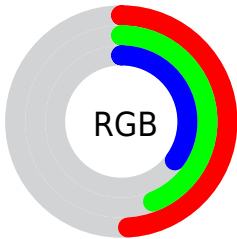

Distribution

- Red (49%)
- Green (44%)
- Blue (35%)