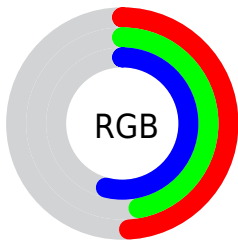

Distribution

- Red (49%)
- Green (47%)
- Blue (54%)