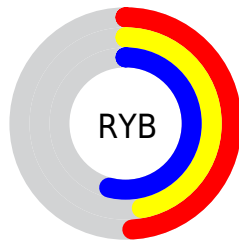

Conversions

Conversions Part 2

Format	Color
R_{YB}	125, 120, 137
Decimal	8222857
CIE Lab	51.38, 5.41, -8.56
CIE LCh	51, 10.126, 302.310
Yxy	19.5991, 0.2997, 0.2983
Android (android.graphics.Color)	4286412937 (0xFF7D7889)
YUV	123.4330, 6.6885, 1.3743
Hunter-Lab	44.2708, 1.9132, -4.3831

Details

The Decimal color **8222857** is a dark color, and the websafe version is hex **666666**. A complement of this color would be **8685944**, and the grayscale version is **8092539**.

A 20% lighter version of the original color is **11709630**, and **4999255** is the 20% darker color. If you saturate the color by 10%, you get **7563913**, and if you desaturate by 10%, it is **8881801**.

Distribution

- Red (49%)
- Green (47%)
- Blue (54%)

- Red (49%)
- Yellow (47%)
- Blue (54%)

- Cyan (9%)
- Magenta (12%)
- Yellow (0%)
- Black (46%)

- Cyan (51%)
- Magenta (53%)
- Yellow (46%)

Brightness & Saturation Gradients

These gradients show how the Decimal color 8222857 changes by changing the brightness by 10 percent. The first figure shows a shift by +10% for each color and the second figure -10%.

Similar to the brightness gradients but the following saturation gradients show a change of the Decimal color 8222857 by changing the saturation by 10% instead.