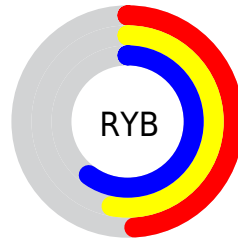

Conversions

Conversions Part 2

Format	Color
R_{YB}	125, 135, 153
Decimal	8228249
CIE _{Lab}	57.76, -3.08, -8.31
CIE _{LCh}	58, 8.865, 249.645
Yxy	25.7096, 0.2849, 0.3087
Android (android.graphics.Color)	4286418329 (0xFF7D8D99)
YUV	137.5840, 7.6001, -11.0362
Hunter-Lab	50.7047, -5.1870, -4.0866

Details

The Decimal color **8228249** is a dark color, and the websafe version is hex **999999**. A complement of this color would be **10062205**, and the grayscale version is **9079434**.

A 20% lighter version of the original color is **11715535**, and **5004134** is the 20% darker color. If you saturate the color by 10%, you get **7243417**, and if you desaturate by 10%, it is **9213081**.

Distribution

Red (49%)

Green (55%)

Blue (60%)

Red (49%)

Yellow (53%)

Blue (60%)

Cyan (18%)

Magenta (8%)

Yellow (0%)

Black (40%)

Cyan (51%)

Magenta (45%)

Yellow (40%)

Brightness & Saturation Gradients

These gradients show how the Decimal color 8228249 changes by changing the brightness by 10 percent. The first figure shows a shift by +10% for each color and the second figure -10%.