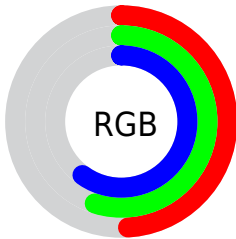

Distribution

Red (49%)

Green (55%)

Blue (60%)