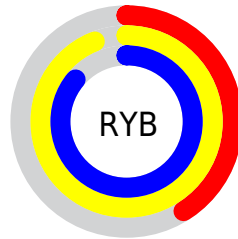

Conversions

Conversions Part 2

Format	Color
RYB	105, 239, 219
Decimal	8253289
CIELab	85.56, -57.31, 54.10
CIELCh	86, 78.812, 136.646
Yxy	67.1129, 0.3146, 0.5042
Android (android.graphics.Color)	4286443369 (0xFF7DEF69)
YUV	189.6380, -41.7265, -56.6875
Hunter-Lab	81.9225, -52.1260, 39.8953

Details

The Decimal color **8253289** is a light color, and the websafe version is hex **99FF66**. A complement of this color would be **14379503**, and the grayscale version is **12500670**.

A 20% lighter version of the original color is **12124063**, and **4175411** is the 20% darker color. If you saturate the color by 10%, you get **6942545**, and if you desaturate by 10%, it is **9564033**.

Distribution

Red (49%)

Green (94%)

Blue (41%)

Red (41%)

Yellow (94%)

Blue (86%)

Cyan (48%)