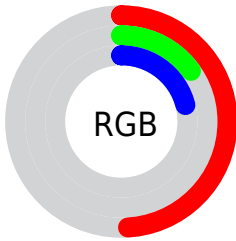

Distribution

- Red (49%)
- Green (15%)
- Blue (21%)