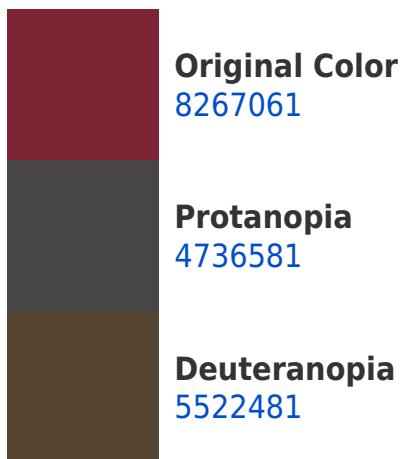

Details

The Decimal color **8267061** is a dark color, and the websafe version is hex **993333**. A complement of this color would be **2457198**, and the grayscale version is **4276545**.

A 20% lighter version of the original color is **12015715**, and **4718600** is the 20% darker color. If you saturate the color by 10%, you get **8263723**, and if you desaturate by 10%, it is **8270399**.

These gradients show how the Decimal color 8267061 changes by changing the brightness by 10 percent. The first figure shows a shift by +10% for each color and the second figure -10%.

Similar to the brightness gradients but the following saturation gradients show a change of the Decimal color 8267061 by changing the saturation by 10% instead.

Decimal 8267061 Background

This preview shows how black text looks on a background with the Decimal color 8267061.

This preview shows how white text looks on a background with the Decimal color 8267061.

Dichromacy

Trichromacy

Original Color
8267061

Protanomaly
6044223

Deuteranomaly
6502706

Tritanomaly
8201773

Monochromacy

Original Color
8267061