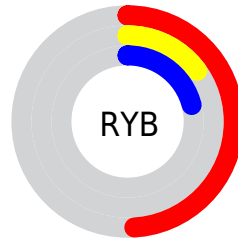

Conversions

Conversions Part 2

Format	Color
RYB	126, 37, 53
Decimal	8267061
CIELab	29.45, 39.40, 11.84
CIElCh	29, 41.145, 16.725
Yxy	6.0158, 0.4971, 0.3018
Android (android.graphics.Color)	4286457141 (0xFF7E2535)
YUV	65.4350, -6.1305, 53.1155
Hunter-Lab	24.5271, 29.1872, 7.4825

Details

The Decimal color **8267061** is a dark color, and the websafe version is hex **993333**. A complement of this color would be **2457198**, and the grayscale version is **4276545**.

A 20% lighter version of the original color is **12015715**, and **4718600** is the 20% darker color. If you saturate the color by 10%, you get **8263723**, and if you desaturate by 10%, it is **8270399**.

Distribution

- Red (49%)
- Green (15%)
- Blue (21%)

- Red (49%)
- Yellow (15%)
- Blue (21%)

- Cyan (0%)
- Magenta (71%)
- Yellow (58%)
- Black (51%)

- Cyan (51%)
- Magenta (85%)
- Yellow (79%)

Brightness & Saturation Gradients