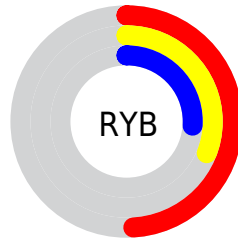

Conversions

Conversions Part 2

Format	Color
RYB	126, 79, 67
Decimal	8277315
CIELab	38.11, 19.48, 14.64
CIELCh	38, 24.370, 36.914
Yxy	10.1486, 0.4225, 0.3494
Android (android.graphics.Color)	4286467395 (0xFF7E4D43)
YUV	90.5110, -11.5909, 31.1239
Hunter-Lab	31.8569, 13.0081, 9.9748

Details

The Decimal color **8277315** is a dark color, and the websafe version is hex **663333**. A complement of this color would be **4420734**, and the grayscale version is **5987163**.

A 20% lighter version of the original color is **11894643**, and **4857880** is the 20% darker color. If you saturate the color by 10%, you get **8274742**, and if you desaturate by 10%, it is **8279888**.

Distribution

- Red (49%)
- Green (30%)
- Blue (26%)

- Red (49%)
- Yellow (31%)
- Blue (26%)

- Cyan (0%)
- Magenta (39%)
- Yellow (47%)
- Black (51%)

- Cyan (51%)
- Magenta (70%)
- Yellow (74%)

Brightness & Saturation Gradients

These gradients show how the Decimal color 8277315 changes by changing the brightness by 10 percent. The first figure shows a shift by +10% for each color and the second figure -10%.

Similar to the brightness gradients but the following saturation gradients show a change of the Decimal color 8277315 by changing the saturation by 10% instead.