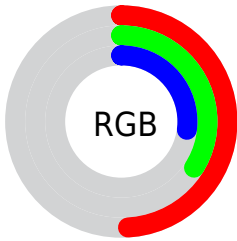

Distribution

- Red (49%)
- Green (34%)
- Blue (27%)