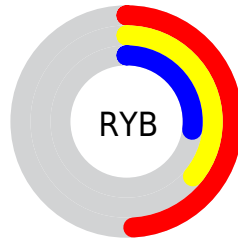

Conversions

Conversions Part 2

Format	Color
R_{YB}	126, 92, 70
Decimal	8279622
CIE _{Lab}	40.46, 14.48, 15.98
CIE _{LCh}	40, 21.565, 47.820
Yxy	11.5334, 0.4086, 0.3615
Android (android.graphics.Color)	4286469702 (0xFF7E5646)
YUV	96.1360, -12.8850, 26.1907
Hunter-Lab	33.9609, 9.0941, 10.9698

Details

The Decimal color **8279622** is a dark color, and the websafe version is hex **996666**. A complement of this color would be **4615806**, and the grayscale version is **6316128**.

A 20% lighter version of the original color is **11831414**, and **4925466** is the 20% darker color. If you saturate the color by 10%, you get **8277305**, and if you desaturate by 10%, it is **8281939**.

Distribution

- Red (49%)
- Green (34%)
- Blue (27%)

- Red (49%)
- Yellow (36%)
- Blue (27%)

- Cyan (0%)
- Magenta (32%)
- Yellow (44%)
- Black (51%)

- Cyan (51%)
- Magenta (66%)
- Yellow (73%)

Brightness & Saturation Gradients

These gradients show how the Decimal color 8279622 changes by changing the brightness by 10 percent. The first figure shows a shift by +10% for each color and the second figure -10%.

Similar to the brightness gradients but the following saturation gradients show a change of the Decimal color 8279622 by changing the saturation by 10% instead.