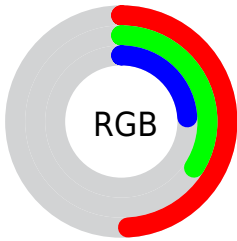

Distribution

- Red (49%)
- Green (34%)
- Blue (24%)