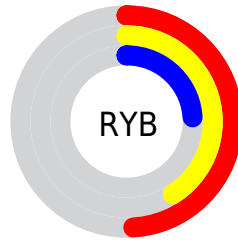

Conversions

Conversions Part 2

Format	Color
RYB	126, 104, 61
Decimal	8279869
CIELab	40.56, 12.88, 21.51
CIELCh	41, 25.072, 59.089
Yxy	11.5889, 0.4226, 0.3810
Android (android.graphics.Color)	4286469949 (0xFF7E573D)
YUV	95.6970, -17.1056, 26.5757
Hunter-Lab	34.0425, 7.8284, 13.4247

Details

The Decimal color **8279869** is a dark color, and the websafe version is hex **996633**. A complement of this color would be **4023422**, and the grayscale version is **6316128**.

A 20% lighter version of the original color is **11897197**, and **4860178** is the 20% darker color. If you saturate the color by 10%, you get **8277808**, and if you desaturate by 10%, it is **8281930**.

Distribution

- Red (49%)
- Green (34%)
- Blue (24%)

- Red (49%)
- Yellow (41%)
- Blue (24%)

- Cyan (0%)
- Magenta (31%)
- Yellow (52%)
- Black (51%)

- Cyan (51%)
- Magenta (66%)
- Yellow (76%)

Brightness & Saturation Gradients

These gradients show how the Decimal color 8279869 changes by changing the brightness by 10 percent. The first figure shows a shift by +10% for each color and the second figure -10%.

Similar to the brightness gradients but the following saturation gradients show a change of the Decimal color 8279869 by changing the saturation by 10% instead.