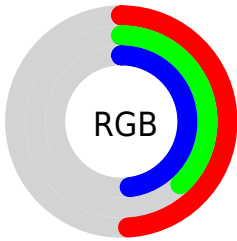

Distribution

- Red (49%)
- Green (38%)
- Blue (48%)