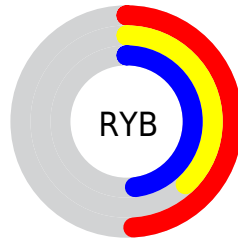

Conversions

Conversions Part 2

Format	Color
R_{YB}	126, 96, 123
Decimal	8282235
CIE _{Lab}	44.56, 17.10, -10.44
CIE _{LCh}	45, 20.033, 328.592
Yxy	14.2314, 0.3195, 0.2779
Android (android.graphics.Color)	4286472315 (0xFF7E607B)
YUV	108.0480, 7.3713, 15.7439
Hunter-Lab	37.7246, 11.4025, -6.0058

Details

The Decimal color **8282235** is a dark color, and the websafe version is hex **996699**. A complement of this color would be **6323811**, and the grayscale version is **7105644**.

A 20% lighter version of the original color is **11768751**, and **5058890** is the 20% darker color. If you saturate the color by 10%, you get **8278906**, and if you desaturate by 10%, it is **8285564**.

Distribution

- Red (49%)
- Green (38%)
- Blue (48%)

- Red (49%)
- Yellow (38%)
- Blue (48%)

- Cyan (0%)
- Magenta (24%)
- Yellow (2%)
- Black (51%)

- Cyan (51%)
- Magenta (62%)
- Yellow (52%)

Brightness & Saturation Gradients

These gradients show how the Decimal color 8282235 changes by changing the brightness by 10 percent. The first figure shows a shift by +10% for each color and the second figure -10%.

Similar to the brightness gradients but the following saturation gradients show a change of the Decimal color 8282235 by changing the saturation by 10% instead.