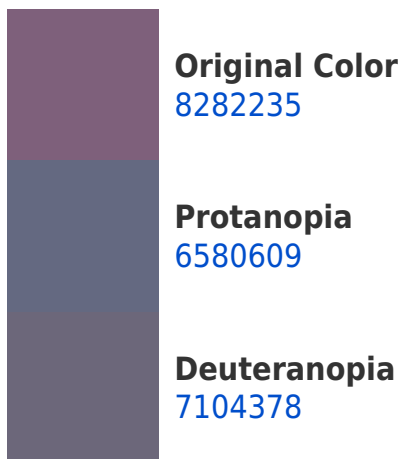

8388723

0

Previews

White Background

This preview shows how the Decimal color 8282235 looks on a white background.

Color Contrast Check

Large Text (above 18pt) WCAG AA ✓ Pass

Any Text WCAG AA ✓ Pass

If you want to check with other color combinations, try the [Color Contrast Checker](#).

Decimal 8282235 Background

This preview shows how black text looks on a background with the Decimal color 8282235.

This preview shows how white text looks on a background with the Decimal color 8282235.

Color Blindness Simulation

Color vision deficiency is a very complex topic, and I could not describe the different causes any better than Wikipedia does, so if you want to learn more, you should check out their [article about color blindness](#).

Dichromacy

Tritanopia
8151915

Trichromacy

Original Color
8282235

Protanomaly
7169663

Deuteranomaly
7562362

Tritanomaly
8217201

Monochromacy