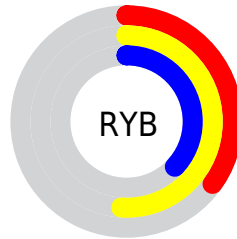

## Conversions Part 2

<b>Format</b>	<b>Color</b>
<a href="#">RYB</a>	<a href="#">90, 131, 95</a>
Decimal	<a href="#">8291162</a>
CIELab	<a href="#">53.39, -8.99, 21.60</a>
CIElCh	<a href="#">53, 23.396, 112.600</a>
Yxy	<a href="#">21.4064, 0.3516, 0.4054</a>
Android (android.graphics.Color)	<a href="#">4286481242 (0xFF7E835A)</a>
YUV	<a href="#">124.8310, -17.1717, 1.0252</a>
Hunter-Lab	<a href="#">46.2671, -9.3392, 15.9505</a>

# Details

The Decimal color **8291162** is a dark color, and the websafe version is hex **999966**. A complement of this color would be **6249091**, and the grayscale version is **8224125**.

A 20% lighter version of the original color is **11778188**, and **5001772** is the 20% darker color. If you saturate the color by 10%, you get **8160077**, and if you desaturate by 10%, it is **8422247**.

# Distribution

Red (49%)

Green (51%)

Blue (35%)

Red (35%)

Yellow (51%)

Blue (37%)

Cyan (4%)