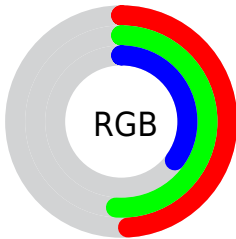

Distribution

Red (49%)

Green (51%)

Blue (35%)