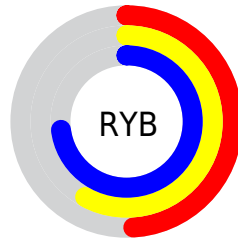

Conversions

Conversions Part 2

Format	Color
RYB	126, 149, 186
Decimal	8299706
CIELab	65.38, -7.57, -15.51
CIELCh	65, 17.260, 243.995
Yxy	34.5317, 0.2633, 0.2957
Android (android.graphics.Color)	4286489786 (0xFF7EA4BA)
YUV	155.1460, 15.2110, -25.5610
Hunter-Lab	58.7637, -9.4531, -10.8260

Details

The Decimal color **8299706** is a light color, and the websafe version is hex **669999**. A complement of this color would be **12227710**, and the grayscale version is **10197915**.

A 20% lighter version of the original color is **11852786**, and **4878469** is the 20% darker color. If you saturate the color by 10%, you get **7052730**, and if you desaturate by 10%, it is **9546682**.

Distribution

- Red (49%)
- Green (64%)
- Blue (73%)

- Red (49%)
- Yellow (58%)
- Blue (73%)

- Cyan (32%)
- Magenta (12%)
- Yellow (0%)
- Black (27%)

- Cyan (51%)
- Magenta (36%)
- Yellow (27%)

Brightness & Saturation Gradients

These gradients show how the Decimal color 8299706 changes by changing the brightness by 10 percent. The first figure shows a shift by +10% for each color and the second figure -10%.

Similar to the brightness gradients but the following saturation gradients show a change of the Decimal color 8299706 by changing the saturation by 10% instead.