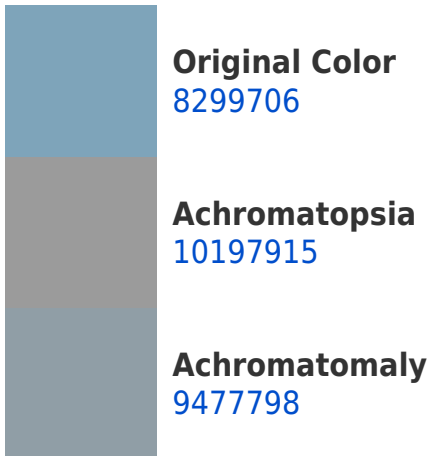

Details

The Decimal color **8299706** is a light color, and the websafe version is hex **669999**. A complement of this color would be **12227710**, and the grayscale version is **10197915**.

A 20% lighter version of the original color is **11852786**, and **4878469** is the 20% darker color. If you saturate the color by 10%, you get **7052730**, and if you desaturate by 10%, it is **9546682**.

This preview shows how black text looks on a background with the Decimal color 8299706.

This preview shows how white text looks on a background with the Decimal color 8299706.

Color Blindness Simulation

Dichromacy

Tritanopia
8168882

Trichromacy

Monochromacy

CSS Examples

Text

The CSS property to change the color of the text to Decimal 8299706 is called "color". The color property can be set on classes, ids or directly on the HTML element.

This example shows how text in the color #7EA4BA looks like.

```
.text, #text, p{  
    color:#7EA4BA  
}
```

If you want to add a text shadow in that color use the text-shadow property, you can generate a text shadow directly with our [CSS Text Shadow Generator](#).