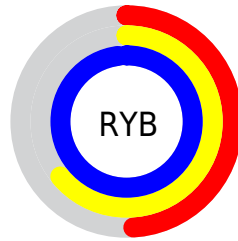

Conversions

Conversions Part 2

Format	Color
RYB	126, 163, 249
Decimal	8303609
CIELab	71.90, 1.41, -40.10
CIElCh	72, 40.124, 272.012
Yxy	43.5154, 0.2309, 0.2402
Android (android.graphics.Color)	4286493689 (0xFF7EB3F9)
YUV	171.1330, 38.3884, -39.5816
Hunter-Lab	65.9662, -2.2702, -39.9439

Details

The Decimal color **8303609** is a light color, and the websafe version is hex **99CCFF**. A complement of this color would be **16368766**, and the grayscale version is **11250603**.

A 20% lighter version of the original color is **12119039**, and **4358080** is the 20% darker color. If you saturate the color by 10%, you get **6661625**, and if you desaturate by 10%, it is **9945593**.

Distribution

- Red (49%)
- Green (70%)
- Blue (98%)

- Red (49%)
- Yellow (64%)
- Blue (98%)

- Cyan (49%)
- Magenta (28%)
- Yellow (0%)
- Black (2%)

- Cyan (51%)
- Magenta (30%)
- Yellow (2%)

Brightness & Saturation Gradients

These gradients show how the Decimal color 8303609 changes by changing the brightness by 10 percent. The first figure shows a shift by +10% for each color and the second figure -10%.

Similar to the brightness gradients but the following saturation gradients show a change of the Decimal color 8303609 by changing the saturation by 10% instead.