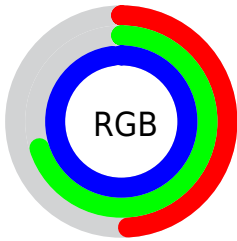

Distribution

- Red (49%)
- Green (70%)
- Blue (98%)