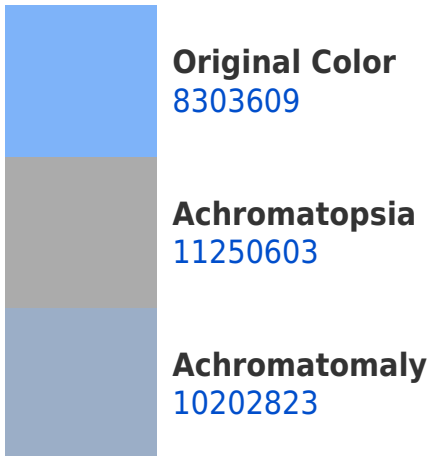

Details

The Decimal color **8303609** is a light color, and the websafe version is hex **99CCFF**. A complement of this color would be **16368766**, and the grayscale version is **11250603**.

A 20% lighter version of the original color is **12119039**, and **4358080** is the 20% darker color. If you saturate the color by 10%, you get **6661625**, and if you desaturate by 10%, it is **9945593**.

These gradients show how the Decimal color 8303609 changes by changing the brightness by 10 percent. The first figure shows a shift by +10% for each color and the second figure -10%.

Similar to the brightness gradients but the following saturation gradients show a change of the Decimal color 8303609 by changing the saturation by 10% instead.

This preview shows how white text looks on a background with the Decimal color 8303609.

Color Blindness Simulation

Color vision deficiency is a very complex topic, and I could not describe the different causes any better than Wikipedia does, so if you want to learn more, you should check out their [article about color blindness](#).

Dichromacy

Tritanopia
7322827

Trichromacy

Monochromacy

CSS Examples

Text

The CSS property to change the color of the text to Decimal 8303609 is called "color". The color property can be set on classes, ids or directly on the HTML element.