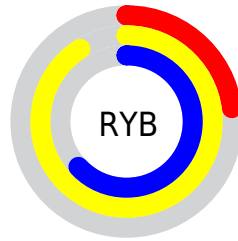

- Red (23%)
- Yellow (91%)
- Blue (63%)