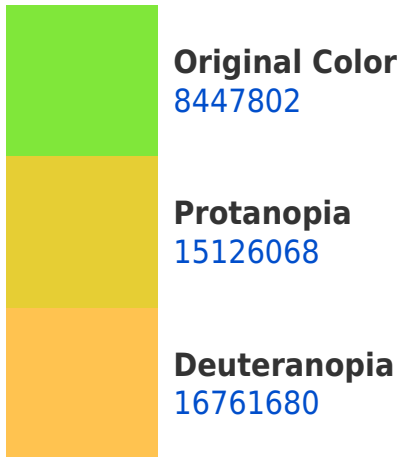

# Black Background

This preview shows how the Decimal color 8447802 looks on a black background.

## Decimal 8447802 Background

This preview shows how black text looks on a background with the Decimal color 8447802.

This preview shows how white text looks on a background with the Decimal color 8447802.

# Trichromacy

**Original Color**  
8447802

**Protanomaly**  
12703542

**Deuteranomaly**  
13750344

**Tritanomaly**  
9559465

# Monochromacy

**Original Color**  
8447802

**Achromatopsia**  
11842740

**Achromatomaly**  
10602376