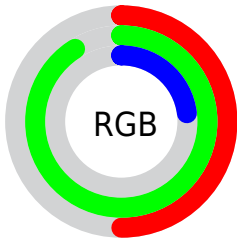

Distribution

- Red (50%)
- Green (91%)
- Blue (23%)