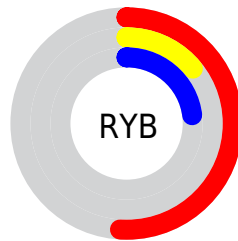

Conversions

Conversions Part 2

Format	Color
R_{YB}	129, 35, 58
Decimal	8463162
CIE _{Lab}	29.85, 41.66, 9.16
CIE _{LCh}	30, 42.658, 12.404
Yxy	6.1747, 0.4905, 0.2907
Android (android.graphics.Color)	4286653242 (0xFF81233A)
YUV	65.7280, -3.8099, 55.4895
Hunter-Lab	24.8489, 31.3513, 6.3094

Details

The Decimal color **8463162** is a dark color, and the websafe version is hex **660033**. A complement of this color would be **2326890**, and the grayscale version is **4342338**.

A 20% lighter version of the original color is **12212073**, and **4849680** is the 20% darker color. If you saturate the color by 10%, you get **8459824**, and if you desaturate by 10%, it is **8466500**.

Distribution

- Red (51%)
- Green (14%)
- Blue (23%)

- Red (51%)
- Yellow (14%)
- Blue (23%)

- Cyan (0%)
- Magenta (73%)
- Yellow (55%)
- Black (49%)

- Cyan (49%)
- Magenta (86%)
- Yellow (77%)

Brightness & Saturation Gradients