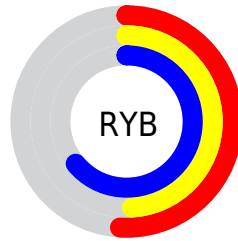

Conversions

Conversions Part 2

Format	Color
R_{YB}	130, 126, 163
Decimal	8552099
CIE _{Lab}	54.36, 9.57, -19.17
CIE _{LCh}	54, 21.427, 296.517
Yxy	22.3119, 0.2794, 0.2678
Android (android.graphics.Color)	4286742179 (0xFF827EA3)
YUV	131.4140, 15.5719, -1.2401
Hunter-Lab	47.2355, 5.3028, -14.2940

Details

The Decimal color **8552099** is a dark color, and the websafe version is hex **9999CC**. A complement of this color would be **10462078**, and the grayscale version is **8618883**.

A 20% lighter version of the original color is **12039130**, and **5262703** is the 20% darker color. If you saturate the color by 10%, you get **7564963**, and if you desaturate by 10%, it is **9539235**.

Distribution

Red (51%)

Green (49%)

Blue (64%)

Red (51%)

Yellow (49%)

Blue (64%)

Cyan (20%)