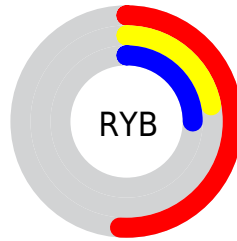

Conversions

Conversions Part 2

Format	Color
RYB	131, 55, 63
Decimal	8599359
CIELab	33.81, 33.49, 11.42
CIElCh	34, 35.383, 18.829
Yxy	7.9166, 0.4620, 0.3147
Android (android.graphics.Color)	4286789439 (0xFF83373F)
YUV	78.6360, -7.7085, 45.9232
Hunter-Lab	28.1364, 24.5018, 7.8569

Details

The Decimal color **8599359** is a dark color, and the websafe version is hex **663333**. A complement of this color would be **3638139**, and the grayscale version is **5197647**.

A 20% lighter version of the original color is **12282222**, and **5047061** is the 20% darker color. If you saturate the color by 10%, you get **8596019**, and if you desaturate by 10%, it is **8602699**.

Distribution

- Red (51%)
- Green (22%)
- Blue (25%)

- Red (51%)
- Yellow (22%)
- Blue (25%)

- Cyan (0%)
- Magenta (58%)
- Yellow (52%)
- Black (49%)

- Cyan (49%)
- Magenta (78%)
- Yellow (75%)

Brightness & Saturation Gradients

These gradients show how the Decimal color 8599359 changes by changing the brightness by 10 percent. The first figure shows a shift by +10% for each color and the second figure -10%.

Similar to the brightness gradients but the following saturation gradients show a change of the Decimal color 8599359 by changing the saturation by 10% instead.