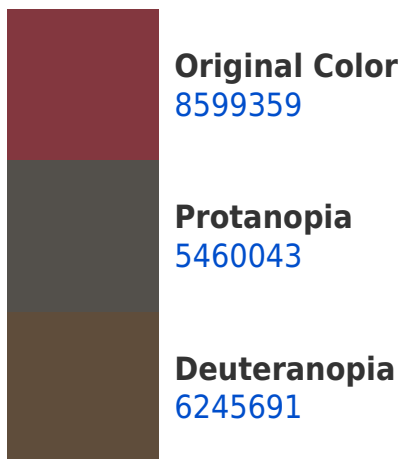

8519694

196608

Previews

White Background

This preview shows how the Decimal color 8599359 looks on a white background.

Color Contrast Check

Large Text (above 18pt) WCAG AA ✓ Pass

Any Text WCAG AA ✓ Pass

If you want to check with other color combinations, try the [Color Contrast Checker](#).

Decimal 8599359 Background

This preview shows how black text looks on a background with the Decimal color 8599359.

This preview shows how white text looks on a background with the Decimal color 8599359.

Color Blindness Simulation

Color vision deficiency is a very complex topic, and I could not describe the different causes any better than Wikipedia does, so if you want to learn more, you should check out their [article about color blindness](#).

Dichromacy

Tritanopia
8599611

Trichromacy

Original Color
8599359

Protanomaly
6571847

Deuteranomaly
7095612

Tritanomaly
8599612

Monochromacy