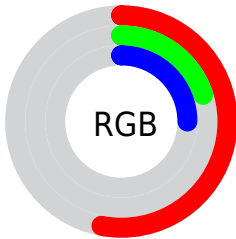

Distribution

- Red (53%)
- Green (20%)
- Blue (25%)