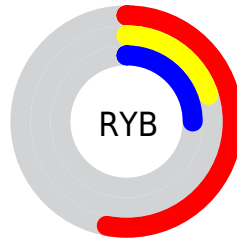

Conversions

Conversions Part 2

Format	Color
R_{YB}	134, 52, 63
Decimal	8795199
CIE _{Lab}	33.74, 36.14, 11.41
CIE _{LCh}	34, 37.898, 17.514
Yxy	7.8832, 0.4701, 0.3099
Android (android.graphics.Color)	4286985279 (0xFF86343F)
YUV	77.7720, -7.2826, 49.3120
Hunter-Lab	28.0770, 26.8801, 7.8410

Details

The Decimal color **8795199** is a dark color, and the websafe version is hex **993333**. A complement of this color would be **3442299**, and the grayscale version is **5131854**.

A 20% lighter version of the original color is **12543598**, and **5177365** is the 20% darker color. If you saturate the color by 10%, you get **8791859**, and if you desaturate by 10%, it is **8798539**.

Distribution

- Red (53%)
- Green (20%)
- Blue (25%)

- Red (53%)
- Yellow (20%)
- Blue (25%)

- Cyan (0%)
- Magenta (61%)
- Yellow (53%)
- Black (47%)

- Cyan (47%)
- Magenta (80%)
- Yellow (75%)

Brightness & Saturation Gradients