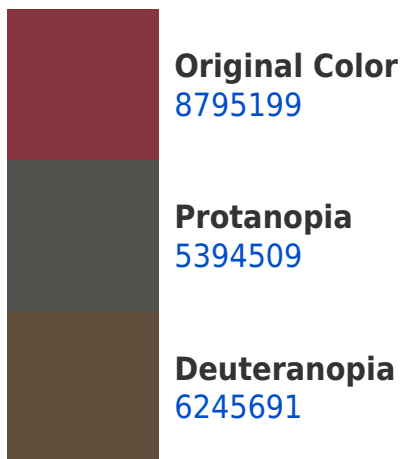

Details

The Decimal color **8795199** is a dark color, and the websafe version is hex **993333**. A complement of this color would be **3442299**, and the grayscale version is **5131854**.

A 20% lighter version of the original color is **12543598**, and **5177365** is the 20% darker color. If you saturate the color by 10%, you get **8791859**, and if you desaturate by 10%, it is **8798539**.

These gradients show how the Decimal color 8795199 changes by changing the brightness by 10 percent. The first figure shows a shift by +10% for each color and the second figure -10%.

Similar to the brightness gradients but the following saturation gradients show a change of the Decimal color 8795199 by changing the saturation by 10% instead.

Decimal 8795199 Background

This preview shows how black text looks on a background with the Decimal color 8795199.

This preview shows how white text looks on a background with the Decimal color 8795199.

Dichromacy

Trichromacy

Original Color
8795199

Protanomaly
6637128

Deuteranomaly
7160892

Tritanomaly
8795451

Monochromacy

Original Color
8795199