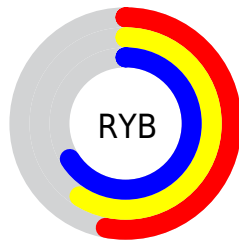

## Conversions Part 2

<b>Format</b>	<b>Color</b>
<a href="#">RYB</a>	<a href="#">134, 151, 168</a>
Decimal	<a href="#">8824999</a>
CIELab	<a href="#">66.42, -11.77, -3.33</a>
CIElCh	<a href="#">66, 12.235, 195.784</a>
Yxy	<a href="#">35.8636, 0.2839, 0.3304</a>
Android (android.graphics.Color)	<a href="#">4287015079 (0xFF86A8A7)</a>
YUV	<a href="#">157.7200, 4.5750, -20.8024</a>
Hunter-Lab	<a href="#">59.8862, -12.9694, 0.4793</a>

# Details

The Decimal color **8824999** is a light color, and the websafe version is hex **669999**. A complement of this color would be **11044487**, and the grayscale version is **10395294**.

A 20% lighter version of the original color is **12378078**, and **5469299** is the 20% darker color. If you saturate the color by 10%, you get **7710887**, and if you desaturate by 10%, it is **9939111**.

# Distribution

- Red (53%)
- Green (66%)
- Blue (65%)

- Red (53%)
- Yellow (59%)
- Blue (66%)

- Cyan (20%)
- Magenta (0%)
- Yellow (1%)
- Black (34%)

- Cyan (47%)
- Magenta (34%)
- Yellow (35%)