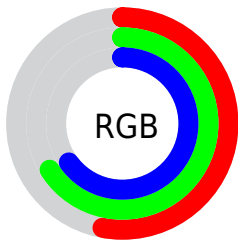

## Conversions Part 2

<b>Format</b>	<b>Color</b>
<a href="#">RYB</a>	<a href="#">134, 151, 168</a>
Decimal	<a href="#">8824999</a>
CIELab	<a href="#">66.42, -11.77, -3.33</a>
CIElCh	<a href="#">66, 12.235, 195.784</a>
Yxy	<a href="#">35.8636, 0.2839, 0.3304</a>
Android (android.graphics.Color)	<a href="#">4287015079 (0xFF86A8A7)</a>
YUV	<a href="#">157.7200, 4.5750, -20.8024</a>
Hunter-Lab	<a href="#">59.8862, -12.9694, 0.4793</a>

# Details

The Decimal color **8824999** is a light color, and the websafe version is hex **669999**. A complement of this color would be **11044487**, and the grayscale version is **10395294**.

A 20% lighter version of the original color is **12378078**, and **5469299** is the 20% darker color. If you saturate the color by 10%, you get **7710887**, and if you desaturate by 10%, it is **9939111**.

# Distribution

- Red (53%)
- Green (66%)
- Blue (65%)

- Red (53%)
- Yellow (59%)
- Blue (66%)

- Cyan (20%)
- Magenta (0%)
- Yellow (1%)
- Black (34%)

- Cyan (47%)
- Magenta (34%)
- Yellow (35%)