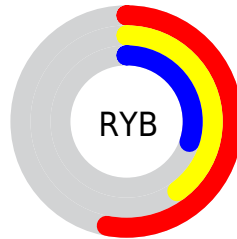

Conversions

Conversions Part 2

Format	Color
RYB	135, 103, 77
Decimal	8871757
CIELab	44.05, 13.89, 16.78
CIELCh	44, 21.786, 50.373
Yxy	13.8711, 0.4040, 0.3633
Android (android.graphics.Color)	4287061837 (0xFF875F4D)
YUV	104.9080, -13.7586, 26.3907
Hunter-Lab	37.2440, 8.7433, 11.9254

Details

The Decimal color **8871757** is a dark color, and the websafe version is hex **996666**. A complement of this color would be **5076359**, and the grayscale version is **6908265**.

A 20% lighter version of the original color is **12489342**, and **5452065** is the 20% darker color. If you saturate the color by 10%, you get **8869439**, and if you desaturate by 10%, it is **8874074**.

Distribution

- Red (53%)
- Green (37%)
- Blue (30%)

- Red (53%)
- Yellow (40%)
- Blue (30%)

- Cyan (0%)
- Magenta (30%)
- Yellow (43%)
- Black (47%)

- Cyan (47%)
- Magenta (63%)
- Yellow (70%)

Brightness & Saturation Gradients