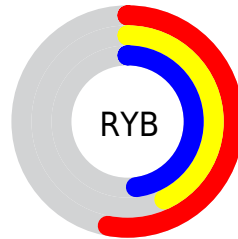

Conversions

Conversions Part 2

Format	Color
R_{YB}	135, 109, 122
Decimal	8875386
CIE _{Lab}	48.88, 12.58, -3.31
CIE _{LCh}	49, 13.008, 345.256
Yxy	17.4933, 0.3314, 0.3055
Android (android.graphics.Color)	4287065466 (0xFF876D7A)
YUV	118.2560, 1.8458, 14.6845
Hunter-Lab	41.8250, 7.7795, -0.1923

Details

The Decimal color **8875386** is a dark color, and the websafe version is hex **996666**. A complement of this color would be **7178106**, and the grayscale version is **7763574**.

A 20% lighter version of the original color is **12362158**, and **5586249** is the 20% darker color. If you saturate the color by 10%, you get **8871795**, and if you desaturate by 10%, it is **8878721**.

Distribution

Red (53%)

Green (43%)

Blue (48%)

Red (53%)

Yellow (43%)

Blue (48%)

Cyan (0%)

Magenta (19%)

Yellow (10%)

Black (47%)

Cyan (47%)

Magenta (57%)

Yellow (52%)

Brightness & Saturation Gradients

These gradients show how the Decimal color 8875386 changes by changing the brightness by 10 percent. The first figure shows a shift by +10% for each color and the second figure -10%.