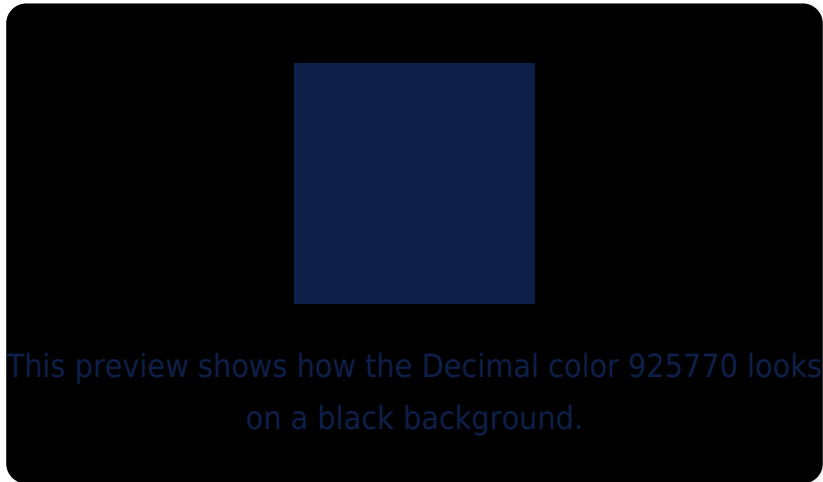

Black Background

Color Contrast Check

Large Text (above 18pt) WCAG AA × Fail

Any Text WCAG AA × Fail

Large Text (above 18pt) WCAG AAA × Fail

Any Text WCAG AAA × Fail

If you want to check with other color combinations, try the [Color Contrast Checker](#).