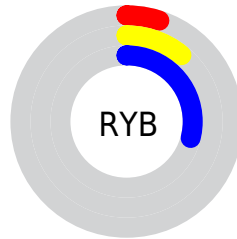

Conversions

Conversions Part 2

Format	Color
RYB	14, 28, 74
Decimal	925770
CIELab	13.36, 9.96, -28.30
CIELCh	13, 30.004, 289.385
Yxy	1.6208, 0.1888, 0.1582
Android (android.graphics.Color)	4279115850 (0xFF0E204A)
YUV	31.4060, 20.9988, -15.2651
Hunter-Lab	12.7311, 4.8320, -22.2420

Details

The Decimal color **925770** is a dark color, and the websafe version is hex **003366**. A complement of this color would be **4864014**, and the grayscale version is **2039583**.

A 20% lighter version of the original color is **4344955**, and **541** is the 20% darker color. If you saturate the color by 10%, you get **465738**, and if you desaturate by 10%, it is **1385802**.

Distribution

- Red (5%)
- Green (13%)
- Blue (29%)

- Red (5%)
- Yellow (11%)
- Blue (29%)

- Cyan (81%)
- Magenta (57%)
- Yellow (0%)
- Black (71%)

- Cyan (95%)
- Magenta (87%)
- Yellow (71%)

Brightness & Saturation Gradients