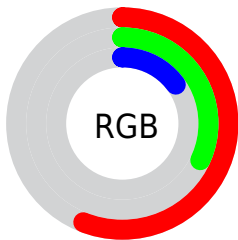

Color

Decimal(9457957)

Conversions

Conversions Part 1

Format	Color
Hex	905125
RGB	144, 81, 37
RGB Percent	56%, 32%, 15%
CMY	0.4353, 0.6824, 0.8549
CMYK	0.00, 0.44, 0.74, 0.44
HSL	25°, 59%, 35%
HSV	25°, 74%, 56%
XYZ	14.7780, 11.9477, 3.2775
YIQ	94.8210, 51.6720, -0.3280

Conversions

Conversions Part 2

Format	Color
RYB	144, 112, 37
Decimal	9457957
CIELab	41.13, 22.60, 36.29
CIELCh	41, 42.752, 58.088
Yxy	11.9477, 0.4925, 0.3982
Android (android.graphics.Color)	4287648037 (0xFF905125)
YUV	94.8210, -28.5058, 43.1300
Hunter-Lab	34.5655, 15.8254, 18.5739

Details

The Decimal color **9457957** is a dark color, and the websafe version is hex **996633**. A complement of this color would be **2450576**, and the grayscale version is **6250335**.

A 20% lighter version of the original color is **13271892**, and **5841664** is the 20% darker color. If you saturate the color by 10%, you get **9455895**, and if you desaturate by 10%, it is **9460019**.

Distribution

- Red (56%)
- Green (32%)
- Blue (15%)

- Red (56%)
- Yellow (44%)
- Blue (15%)

- Cyan (0%)
- Magenta (44%)
- Yellow (74%)
- Black (44%)

- Cyan (44%)
- Magenta (68%)
- Yellow (85%)
- Black (44%)