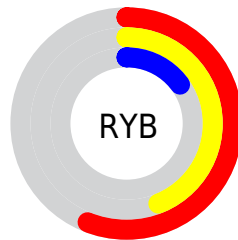

Conversions

Conversions Part 2

Format	Color
RYB	144, 112, 37
Decimal	9457957
CIELab	41.13, 22.60, 36.29
CIELCh	41, 42.752, 58.088
Yxy	11.9477, 0.4925, 0.3982
Android (android.graphics.Color)	4287648037 (0xFF905125)
YUV	94.8210, -28.5058, 43.1300
Hunter-Lab	34.5655, 15.8254, 18.5739

Details

The Decimal color **9457957** is a dark color, and the websafe version is hex **996633**. A complement of this color would be **2450576**, and the grayscale version is **6250335**.

A 20% lighter version of the original color is **13271892**, and **5841664** is the 20% darker color. If you saturate the color by 10%, you get **9455895**, and if you desaturate by 10%, it is **9460019**.

Distribution

- Red (56%)
- Green (32%)
- Blue (15%)

- Red (56%)
- Yellow (44%)
- Blue (15%)

- Cyan (0%)
- Magenta (44%)
- Yellow (74%)
- Black (44%)

- Cyan (44%)
- Magenta (68%)
- Yellow (85%)
- Black (44%)

Brightness & Saturation Gradients

These gradients show how the Decimal color 9457957 changes by changing the brightness by 10 percent. The first figure shows a shift by +10% for each color and the second figure -10%.