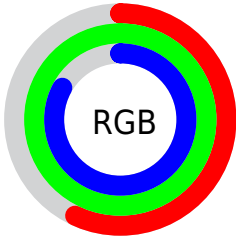

Distribution

- Red (57%)
- Green (100%)
- Blue (83%)