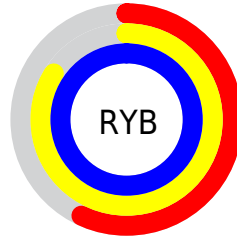

## Conversions Part 2

<b>Format</b>	<b>Color</b>
<a href="#">RYB</a>	<a href="#">146, 214, 255</a>
Decimal	<a href="#">9633747</a>
CIELab	<a href="#">92.72, -41.21, 11.30</a>
CIELCh	<a href="#">93, 42.735, 164.665</a>
Yxy	<a href="#">82.3341, 0.2747, 0.3810</a>
Android (android.graphics.Color)	<a href="#">4287823827 (0xFF92FFD3)</a>
YUV	<a href="#">217.3930, -3.1517, -62.6117</a>
Hunter-Lab	<a href="#">90.7382, -41.9954, 14.9083</a>

# Details

The Decimal color **9633747** is a light color, and the websafe version is hex **99FFCC**. A complement of this color would be **16749246**, and the grayscale version is **14277081**.

A 20% lighter version of the original color is **13434879**, and **5818012** is the 20% darker color. If you saturate the color by 10%, you get **7995337**, and if you desaturate by 10%, it is **11272157**.

# Distribution

- Red (57%)
- Green (100%)
- Blue (83%)

- Red (57%)
- Yellow (84%)
- Blue (100%)

- Cyan (43%)
- Magenta (0%)
- Yellow (17%)
- Black (0%)

- Cyan (43%)
- Magenta (0%)
- Yellow (17%)