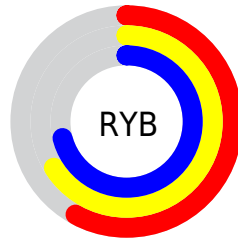

Conversions

Conversions Part 2

Format	Color
RYB	149, 169, 181
Decimal	9811369
CIELab	71.08, -13.31, 2.50
CIELCh	71, 13.540, 169.374
Yxy	42.3019, 0.2953, 0.3462
Android (android.graphics.Color)	4288001449 (0xFF95B5A9)
YUV	170.0640, -0.5246, -18.4731
Hunter-Lab	65.0399, -14.8001, 5.6005

Details

The Decimal color **9811369** is a light color, and the websafe version is hex **99CCCC**. A complement of this color would be **11900321**, and the grayscale version is **11184810**.

A 20% lighter version of the original color is **13364704**, and **6455413** is the 20% darker color. If you saturate the color by 10%, you get **8631714**, and if you desaturate by 10%, it is **10991024**.

Distribution

- Red (58%)
- Green (71%)
- Blue (66%)

- Red (58%)
- Yellow (66%)
- Blue (71%)

- Cyan (18%)
- Magenta (0%)
- Yellow (7%)
- Black (29%)

- Cyan (42%)
- Magenta (29%)
- Yellow (34%)

Brightness & Saturation Gradients

These gradients show how the Decimal color 9811369 changes by changing the brightness by 10 percent. The first figure shows a shift by +10% for each color and the second figure -10%.

Similar to the brightness gradients but the following saturation gradients show a change of the Decimal color 9811369 by changing the saturation by 10% instead.