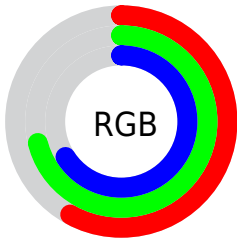

Distribution

- Red (58%)
- Green (71%)
- Blue (66%)