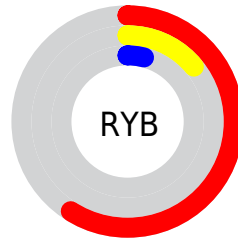

Conversions

Conversions Part 2

Format	Color
R_{YB}	150, 36, 9
Decimal	9838601
CIE Lab	33.00, 47.36, 42.31
CIE LCh	33, 63.507, 41.781
Yxy	7.5368, 0.6057, 0.3473
Android (android.graphics.Color)	4288028681 (0xFF962009)
YUV	64.6600, -27.4404, 74.8432
Hunter-Lab	27.4532, 37.4156, 17.0134

Details

The Decimal color **9838601** is a dark color, and the websafe version is hex **990000**. A complement of this color would be **622486**, and the grayscale version is **4276545**.

A 20% lighter version of the original color is **13915960**, and **5898240** is the 20% darker color. If you saturate the color by 10%, you get **9836544**, and if you desaturate by 10%, it is **9841944**.

Distribution

Red (59%)

Green (13%)

Blue (4%)

Red (59%)

Yellow (14%)

Blue (4%)

Cyan (0%)

Magenta (79%)

Yellow (94%)

Black (41%)

Cyan (41%)

Magenta (87%)

Yellow (96%)

Brightness & Saturation Gradients

These gradients show how the Decimal color 9838601 changes by changing the brightness by 10 percent. The first figure shows a shift by +10% for each color and the second figure -10%.