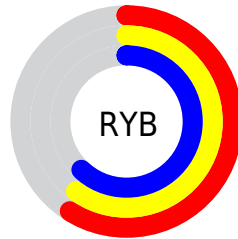

Conversions

Conversions Part 2

Format	Color
RYB	150, 153, 159
Decimal	9870239
CIELab	63.70, -0.99, -2.72
CIElCh	64, 2.896, 249.942
Yxy	32.4299, 0.3042, 0.3229
Android (android.graphics.Color)	4288060319 (0xFF969B9F)
YUV	153.9610, 2.4842, -3.4738
Hunter-Lab	56.9473, -3.8774, 0.8725

Details

The Decimal color **9870239** is a light color, and the websafe version is hex **999999**. A complement of this color would be **10459798**, and the grayscale version is **10132122**.

A 20% lighter version of the original color is **13423062**, and **6514796** is the 20% darker color. If you saturate the color by 10%, you get **8819871**, and if you desaturate by 10%, it is **10920607**.

Distribution

- Red (59%)
- Green (61%)
- Blue (62%)

- Red (59%)
- Yellow (60%)
- Blue (62%)

- Cyan (6%)
- Magenta (3%)
- Yellow (0%)
- Black (38%)

- Cyan (41%)
- Magenta (39%)
- Yellow (38%)

Brightness & Saturation Gradients

These gradients show how the Decimal color 9870239 changes by changing the brightness by 10 percent. The first figure shows a shift by +10% for each color and the second figure -10%.

Similar to the brightness gradients but the following saturation gradients show a change of the Decimal color 9870239 by changing the saturation by 10% instead.