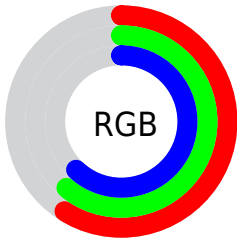

Distribution

- Red (59%)
- Green (61%)
- Blue (62%)