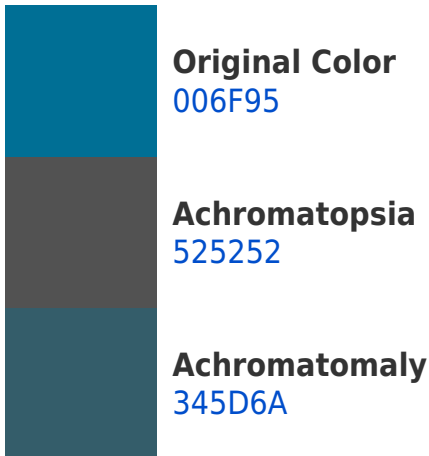

Hex 006F95 Background

This preview shows how black text looks on a background with the Hex color 006F95.

This preview shows how white text looks on a background with the Hex color 006F95.

Color Blindness Simulation

Color vision deficiency is a very complex topic, and I could not describe the different causes any better than Wikipedia does, so if you want to learn more, you should check out their [article about color blindness](#).

Dichromacy

Tritanopia
00727B

Trichromacy

Monochromacy

CSS Examples

Text

The CSS property to change the color of the text to Hex 006F95 is called "color". The color property can be set on classes, ids or directly on the HTML element.

This example shows how text in the color #006F95 looks like.

```
.text, #text, p{  
    color:#006F95  
}
```

If you want to add a text shadow in that color use the text-shadow property, you can generate a text shadow directly with our [CSS Text Shadow Generator](#).