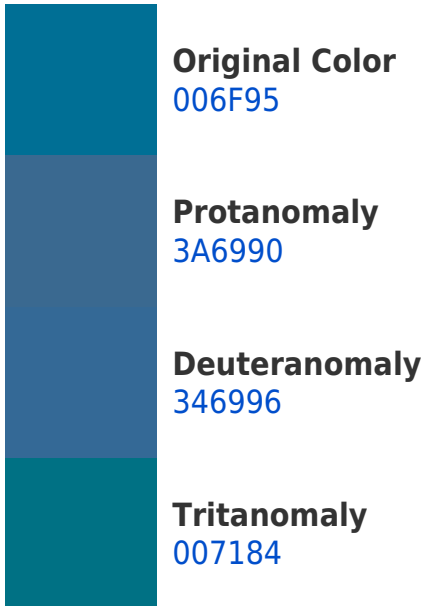

Hex 006F95 Background

This preview shows how black text looks on a background with the Hex color 006F95.

This preview shows how white text looks on a background with the Hex color 006F95.

Color Blindness Simulation

Color vision deficiency is a very complex topic, and I could not describe the different causes any better than Wikipedia does, so if you want to learn more, you should check out their [article about color blindness](#).

Dichromacy

Tritanopia
00727B

Trichromacy

Monochromacy

CSS Examples

Text

The CSS property to change the color of the text to Hex 006F95 is called "color". The color property can be set on classes, ids or directly on the HTML element.