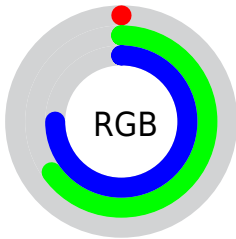

Distribution

- Red (0%)
- Green (65%)
- Blue (75%)