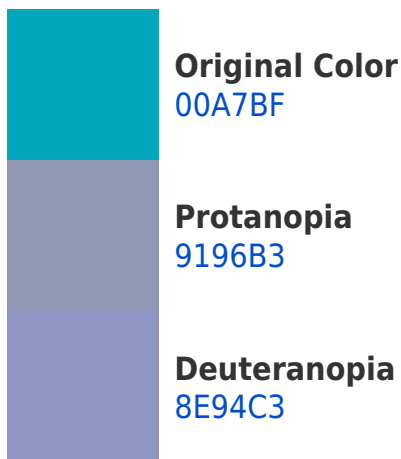

Color Blindness Simulation

Color vision deficiency is a very complex topic, and I could not describe the different causes any better than Wikipedia does, so if you want to learn more, you should check out their [article about color blindness](#).

Dichromacy