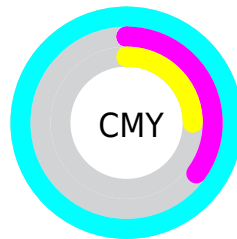

# Details

The Hex color **00A7BF** is a dark color, and the websafe version is hex **339999**. A complement of this color would be **BF1800**, and the grayscale version is **787878**.

A 20% lighter version of the original color is **63DEF7**, and **00738A** is the 20% darker color. If you saturate the color by 10%, you get **00A7BF**, and if you desaturate by 10%, it is **13A9BF**.

# Distribution

- Red (0%)
- Green (65%)
- Blue (75%)

- Red (0%)
- Yellow (35%)
- Blue (75%)

- Cyan (100%)
- Magenta (13%)
- Yellow (0%)
- Black (25%)

- Cyan (100%)
- Magenta (35%)
- Yellow (25%)

# Brightness & Saturation Gradients

These gradients show how the Hex color 00A7BF changes by changing the brightness by 10 percent. The first figure shows a shift by +10% for each color and the second figure -10%.