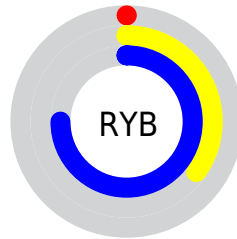

## Conversions Part 2

| <b>Format</b>                       | <b>Color</b>                                 |
|-------------------------------------|--|
| <a href="#">RYB</a>                 | <a href="#">0, 89, 191</a>                   |
| Decimal                             | <a href="#">42943</a>                        |
| CIELab                              | <a href="#">62.84, -27.26, -22.50</a>        |
| CIELCh                              | <a href="#">63, 35.345, 219.532</a>          |
| Yxy                                 | <a href="#">31.3990, 0.2135, 0.2887</a>      |
| Android<br>(android.graphics.Color) | <a href="#">4278233023<br/>(0xFF00A7BF)</a>  |
| YUV                                 | <a href="#">119.8030, 35.1001, -105.0672</a> |
| Hunter-Lab                          | <a href="#">56.0348, -24.0846, -18.0468</a>  |

# Details

The Hex color **00A7BF** is a dark color, and the websafe version is hex **339999**. A complement of this color would be **BF1800**, and the grayscale version is **787878**.

A 20% lighter version of the original color is **63DEF7**, and **00738A** is the 20% darker color. If you saturate the color by 10%, you get **00A7BF**, and if you desaturate by 10%, it is **13A9BF**.

# Distribution

- Red (0%)
- Green (65%)
- Blue (75%)

- Red (0%)
- Yellow (35%)
- Blue (75%)

- Cyan (100%)
- Magenta (13%)
- Yellow (0%)
- Black (25%)

- Cyan (100%)
- Magenta (35%)
- Yellow (25%)