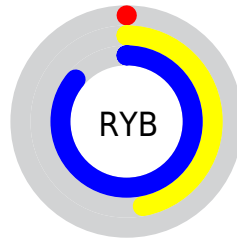

- Red (0%)
- Yellow (47%)
- Blue (86%)