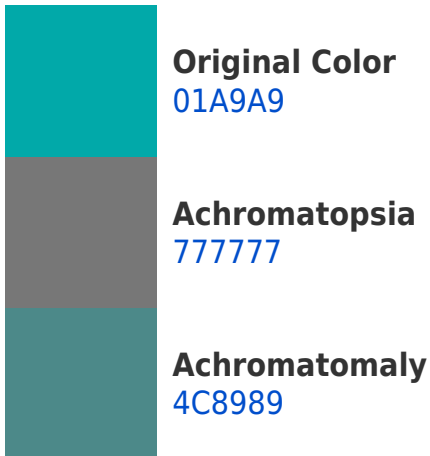

Hex 01A9A9 Background

This preview shows how black text looks on a background with the Hex color 01A9A9.

This preview shows how white text looks on a background with the Hex color 01A9A9.

Color Blindness Simulation

Color vision deficiency is a very complex topic, and I could not describe the different causes any better than Wikipedia does, so if you want to learn more, you should check out their [article about color blindness](#).

Dichromacy

Tritanopia
1FA7B5

Trichromacy

Monochromacy

CSS Examples

Text

The CSS property to change the color of the text to Hex 01A9A9 is called "color". The color property can be set on classes, ids or directly on the HTML element.

This example shows how text in the color #01A9A9 looks like.

```
.text, #text, p{  
    color:#01A9A9  
}
```

If you want to add a text shadow in that color use the text-shadow property, you can generate a text shadow directly with our [CSS Text Shadow Generator](#).