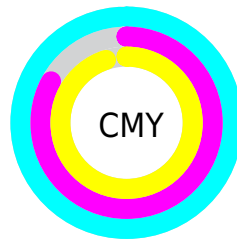

## Conversions Part 2

| <b>Format</b>                       | <b>Color</b>                                   |
|-------------------------------------|--|
| <a href="#">RYB</a>                 | <a href="#">3, 34, 43</a>                      |
| Decimal                             | <a href="#">207630</a>                         |
| CIELab                              | <a href="#">14.28, -21.67, 14.51</a>           |
| CIELCh                              | <a href="#">14, 26.078, 146.197</a>            |
| Yxy                                 | <a href="#">1.7788, 0.2829,<br/>0.5131</a>     |
| Android<br>(android.graphics.Color) | <a href="#">4278397710<br/>(0xFF032B0E)</a>    |
| YUV                                 | <a href="#">27.7340, -6.7709,<br/>-21.6917</a> |
| Hunter-Lab                          | <a href="#">13.3372, -10.2150,<br/>6.1926</a>  |

# Details

The Hex color **032B0E** is a dark color, and the websafe version is hex **003300**. A complement of this color would be **2B0320**, and the grayscale version is **1C1C1C**.

A 20% lighter version of the original color is **325939**, and **000000** is the 20% darker color. If you saturate the color by 10%, you get **002B0C**, and if you desaturate by 10%, it is **072B11**.

# Distribution

- Red (1%)
- Green (17%)
- Blue (5%)

- Red (1%)
- Yellow (13%)
- Blue (17%)

- Cyan (93%)
- Magenta (0%)
- Yellow (67%)
- Black (83%)

- Cyan (99%)
- Magenta (83%)
- Yellow (95%)

# Brightness & Saturation Gradients

These gradients show how the Hex color 032B0E changes by changing the brightness by 10 percent. The first figure shows a shift by +10% for each color and the second figure -10%.