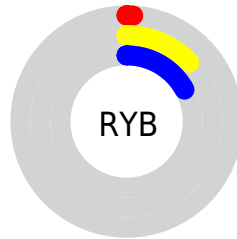

## Conversions Part 2

| <b>Format</b>                       | <b>Color</b>                                   |
|-------------------------------------|--|
| <a href="#">RYB</a>                 | <a href="#">3, 34, 43</a>                      |
| Decimal                             | <a href="#">207630</a>                         |
| CIELab                              | <a href="#">14.28, -21.67, 14.51</a>           |
| CIELCh                              | <a href="#">14, 26.078, 146.197</a>            |
| Yxy                                 | <a href="#">1.7788, 0.2829,<br/>0.5131</a>     |
| Android<br>(android.graphics.Color) | <a href="#">4278397710<br/>(0xFF032B0E)</a>    |
| YUV                                 | <a href="#">27.7340, -6.7709,<br/>-21.6917</a> |
| Hunter-Lab                          | <a href="#">13.3372, -10.2150,<br/>6.1926</a>  |

# Details

The Hex color **032B0E** is a dark color, and the websafe version is hex **003300**. A complement of this color would be **2B0320**, and the grayscale version is **1C1C1C**.

A 20% lighter version of the original color is **325939**, and **000000** is the 20% darker color. If you saturate the color by 10%, you get **002B0C**, and if you desaturate by 10%, it is **072B11**.

# Distribution

- Red (1%)
- Green (17%)
- Blue (5%)

- Red (1%)
- Yellow (13%)
- Blue (17%)

- Cyan (93%)
- Magenta (0%)
- Yellow (67%)
- Black (83%)

- Cyan (99%)
- Magenta (83%)
- Yellow (95%)