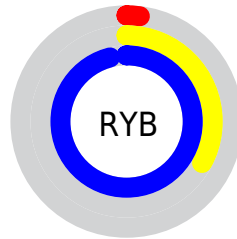

- Red (2%)
- Yellow (33%)
- Blue (96%)