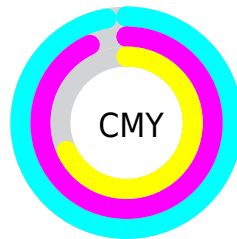

## Conversions Part 2

| <b>Format</b>                       | <b>Color</b>                                   |
|-------------------------------------|--|
| <a href="#">RYB</a>                 | <a href="#">8, 16, 82</a>                      |
| Decimal                             | <a href="#">528722</a>                         |
| CIELab                              | <a href="#">9.50, 23.96, -40.13</a>            |
| CIELCh                              | <a href="#">9, 46.737, 300.842</a>             |
| Yxy                                 | <a href="#">1.0617, 0.1661,<br/>0.0967</a>     |
| Android<br>(android.graphics.Color) | <a href="#">4278718802<br/>(0xFF081152)</a>    |
| YUV                                 | <a href="#">21.7190, 29.7185,<br/>-12.0316</a> |
| Hunter-Lab                          | <a href="#">10.3040, 13.5587,<br/>-39.3462</a> |

# Details

The Hex color **081152** is a dark color, and the websafe version is hex **000033**. A complement of this color would be **524908**, and the grayscale version is **151515**.

A 20% lighter version of the original color is **433B84**, and **000224** is the 20% darker color. If you saturate the color by 10%, you get **000A52**, and if you desaturate by 10%, it is **101852**.

# Distribution

- Red (3%)
- Green (7%)
- Blue (32%)

- Red (3%)
- Yellow (6%)
- Blue (32%)

- Cyan (90%)
- Magenta (79%)
- Yellow (0%)
- Black (68%)

- Cyan (97%)
- Magenta (93%)
- Yellow (68%)

# Brightness & Saturation Gradients

These gradients show how the Hex color 081152 changes by changing the brightness by 10 percent. The first figure shows a shift by +10% for each color and the second figure -10%.