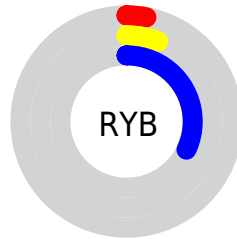

## Conversions Part 2

| <b>Format</b>                       | <b>Color</b>                                   |
|-------------------------------------|--|
| <a href="#">RYB</a>                 | <a href="#">8, 16, 82</a>                      |
| Decimal                             | <a href="#">528722</a>                         |
| CIELab                              | <a href="#">9.50, 23.96, -40.13</a>            |
| CIELCh                              | <a href="#">9, 46.737, 300.842</a>             |
| Yxy                                 | <a href="#">1.0617, 0.1661,<br/>0.0967</a>     |
| Android<br>(android.graphics.Color) | <a href="#">4278718802<br/>(0xFF081152)</a>    |
| YUV                                 | <a href="#">21.7190, 29.7185,<br/>-12.0316</a> |
| Hunter-Lab                          | <a href="#">10.3040, 13.5587,<br/>-39.3462</a> |

# Details

The Hex color **081152** is a dark color, and the websafe version is hex **000033**. A complement of this color would be **524908**, and the grayscale version is **151515**.

A 20% lighter version of the original color is **433B84**, and **000224** is the 20% darker color. If you saturate the color by 10%, you get **000A52**, and if you desaturate by 10%, it is **101852**.

# Distribution

- Red (3%)
- Green (7%)
- Blue (32%)

- Red (3%)
- Yellow (6%)
- Blue (32%)

- Cyan (90%)
- Magenta (79%)
- Yellow (0%)
- Black (68%)

- Cyan (97%)
- Magenta (93%)
- Yellow (68%)