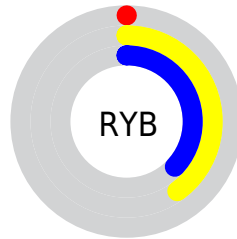

## Conversions Part 2

| <b>Format</b>                       | <b>Color</b>                                    |
|-------------------------------------|---|
| <a href="#">RYB</a>                 | <a href="#">0, 103, 95</a>                      |
| Decimal                             | <a href="#">550656</a>                          |
| CIELab                              | <a href="#">37.39, -43.42, 42.85</a>            |
| CIELCh                              | <a href="#">37, 61.006, 135.377</a>             |
| Yxy                                 | <a href="#">9.7521, 0.3033,<br/>0.5974</a>      |
| Android<br>(android.graphics.Color) | <a href="#">4278740736<br/>(0xFF086700)</a>     |
| YUV                                 | <a href="#">62.8530, -30.9865,<br/>-48.1061</a> |
| Hunter-Lab                          | <a href="#">31.2284, -26.3535,<br/>18.7814</a>  |

# Details

The Hex color **086700** is a dark color, and the websafe version is hex **006600**. A complement of this color would be **5F0067**, and the grayscale version is **3F3F3F**.

A 20% lighter version of the original color is **4C9B39**, and **003600** is the 20% darker color. If you saturate the color by 10%, you get **086700**, and if you desaturate by 10%, it is **11670A**.

# Distribution

Red (3%)

Green (40%)

Blue (0%)

Red (0%)

Yellow (40%)

Blue (37%)

Cyan (92%)