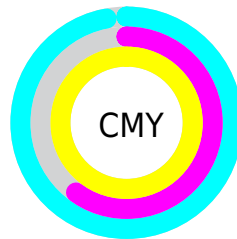

## Conversions Part 2

| <b>Format</b>                       | <b>Color</b>                                    |
|-------------------------------------|---|
| <a href="#">RYB</a>                 | <a href="#">0, 103, 95</a>                      |
| Decimal                             | <a href="#">550656</a>                          |
| CIELab                              | <a href="#">37.39, -43.42, 42.85</a>            |
| CIELCh                              | <a href="#">37, 61.006, 135.377</a>             |
| Yxy                                 | <a href="#">9.7521, 0.3033,<br/>0.5974</a>      |
| Android<br>(android.graphics.Color) | <a href="#">4278740736<br/>(0xFF086700)</a>     |
| YUV                                 | <a href="#">62.8530, -30.9865,<br/>-48.1061</a> |
| Hunter-Lab                          | <a href="#">31.2284, -26.3535,<br/>18.7814</a>  |

# Details

The Hex color **086700** is a dark color, and the websafe version is hex **006600**. A complement of this color would be **5F0067**, and the grayscale version is **3F3F3F**.

A 20% lighter version of the original color is **4C9B39**, and **003600** is the 20% darker color. If you saturate the color by 10%, you get **086700**, and if you desaturate by 10%, it is **11670A**.

# Distribution

Red (3%)

Green (40%)

Blue (0%)

Red (0%)

Yellow (40%)

Blue (37%)

Cyan (92%)

Magenta (0%)

Yellow (100%)

Black (60%)

Cyan (97%)

Magenta (60%)

Yellow (100%)