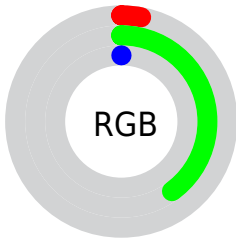

Distribution

Red (3%)

Green (40%)

Blue (0%)