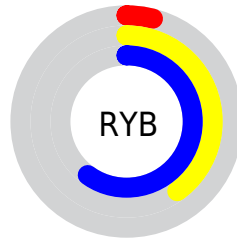

- Red (4%)
- Yellow (40%)
- Blue (60%)