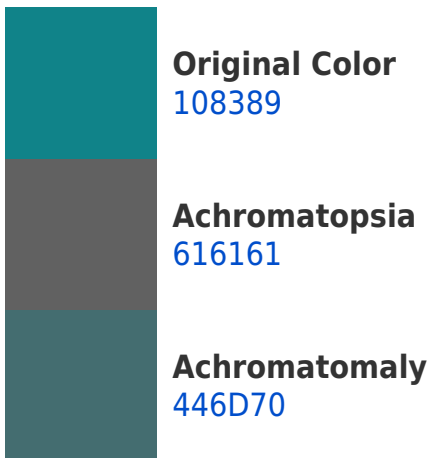

White Background

This preview shows how the Hex color 108389 looks on a white background.

Color Contrast Check

Large Text (above 18pt) WCAG AA ✓ Pass

Any Text WCAG AA ✓ Pass

Large Text (above 18pt) WCAG AAA ✓ Pass

Hex 108389 Background

This preview shows how black text looks on a background with the Hex color 108389.

This preview shows how white text looks on a background with the Hex color 108389.

Color Blindness Simulation

Dichromacy

Tritanopia
16828D

Trichromacy

Monochromacy

CSS Examples

Text

The CSS property to change the color of the text to Hex 108389 is called "color". The color property can be set on classes, ids or directly on the HTML element.

This example shows how text in the color #108389 looks like.

```
.text, #text, p{  
    color:#108389  
}
```

If you want to add a text shadow in that color use the text-shadow property, you can generate a text shadow directly with our [CSS Text Shadow Generator](#).