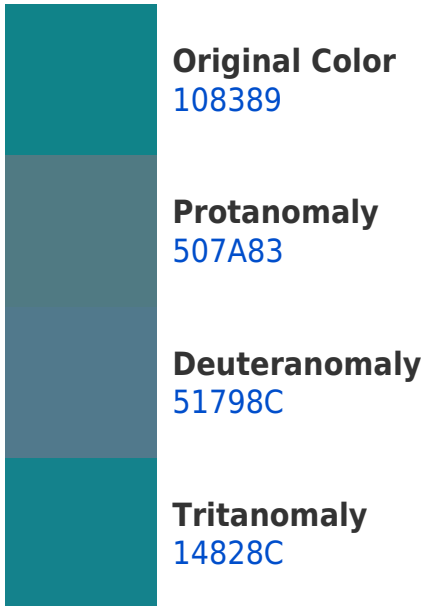

These gradients show how the Hex color 108389 changes by changing the brightness by 10 percent. The first figure shows a shift by +10% for each color and the second figure -10%.

Similar to the brightness gradients but the following saturation gradients show a change of the Hex color 108389 by changing the saturation by 10% instead.

Hex 108389 Background

This preview shows how black text looks on a background with the Hex color 108389.

This preview shows how white text looks on a background with the Hex color 108389.

Color Blindness Simulation

Color vision deficiency is a very complex topic, and I could not describe the different causes any better than Wikipedia does, so if you want to learn more, you should check out their [article about color blindness](#).

Dichromacy

Tritanopia
16828D

Trichromacy

Monochromacy

CSS Examples

Text

The CSS property to change the color of the text to Hex 108389 is called "color". The color property can be set on classes, ids or directly on the HTML element.