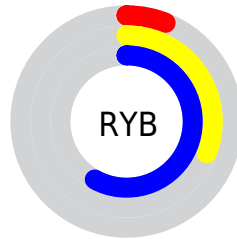

## Conversions Part 2

<b>Format</b>	<b>Color</b>
<b>R<sub>YB</sub></b>	16, 80, 149
Decimal	1084053
CIE <sub>Lab</sub>	52.35, -26.06, -14.58
CIE <sub>LCh</sub>	52, 29.861, 209.224
Yxy	20.4570, 0.2205, 0.3063
Android (android.graphics.Color)	4279274133 (0xFF108A95)
YUV	102.7760, 22.7884, -76.1026
Hunter-Lab	45.2295, -21.0309, -9.7710

# Details

The Hex color **108A95** is a dark color, and the websafe version is hex **339999**. A complement of this color would be **951B10**, and the grayscale version is **676767**.

A 20% lighter version of the original color is **5BC0CB**, and **005862** is the 20% darker color. If you saturate the color by 10%, you get **018995**, and if you desaturate by 10%, it is **1F8B95**.

# Distribution

- Red (6%)
- Green (54%)
- Blue (58%)

- Red (6%)
- Yellow (31%)
- Blue (58%)

- Cyan (89%)
- Magenta (7%)
- Yellow (0%)
- Black (42%)

- Cyan (94%)
- Magenta (46%)
- Yellow (42%)