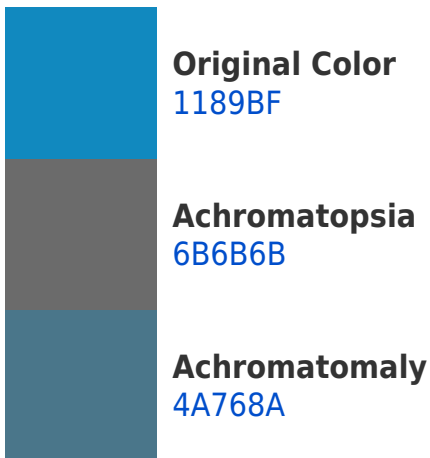

Hex 1189BF Background

This preview shows how black text looks on a background with the Hex color 1189BF.

This preview shows how white text looks on a background with the Hex color 1189BF.

Color Blindness Simulation

Color vision deficiency is a very complex topic, and I could not describe the different causes any better than Wikipedia does, so if you want to learn more, you should check out their [article about color blindness](#).

Dichromacy

Tritanopia
008E99

Trichromacy

Monochromacy

CSS Examples

Text

The CSS property to change the color of the text to Hex 1189BF is called "color". The color property can be set on classes, ids or directly on the HTML element.

This example shows how text in the color #1189BF looks like.

```
.text, #text, p{  
    color:#1189BF  
}
```

If you want to add a text shadow in that color use the text-shadow property, you can generate a text shadow directly with our [CSS Text Shadow Generator](#).