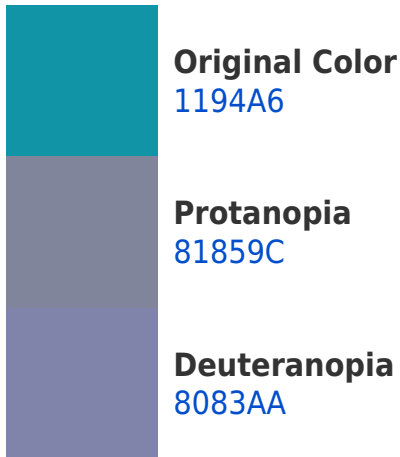

White Background

This preview shows how the Hex color 1194A6 looks on a white background.

Color Contrast Check

Large Text (above 18pt) WCAG AA ✓ Pass

Any Text WCAG AA × Fail

Large Text (above 18pt) WCAG AAA × Fail

Hex 1194A6 Background

This preview shows how black text looks on a background with the Hex color 1194A6.

This preview shows how white text looks on a background with the Hex color 1194A6.

Color Blindness Simulation

Color vision deficiency is a very complex topic, and I could not describe the different causes any better than Wikipedia does, so if you want to learn more, you should check out their [article about color blindness](#).

Dichromacy

Tritanopia
0095A1

Trichromacy

Original Color
1194A6

Protanomaly
588AA0

Deuteranomaly
5889A9

Tritanomaly
0695A3

Monochromacy