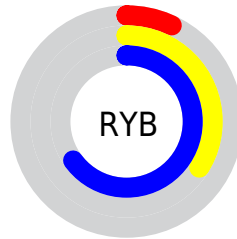

- Red (7%)
- Yellow (34%)
- Blue (65%)