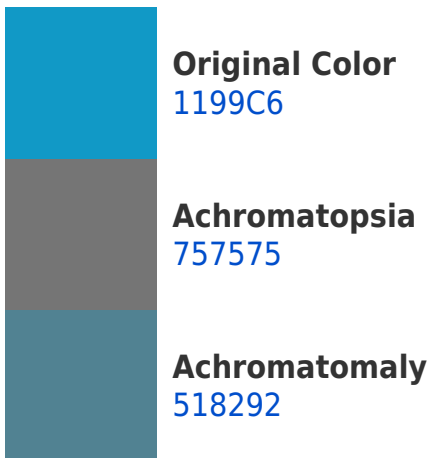

## Hex 1199C6 Background

This preview shows how black text looks on a background with the Hex color 1199C6.

This preview shows how white text looks on a background with the Hex color 1199C6.

## Dichromacy

**Tritanopia**  
009DA9

# Trichromacy

# Monochromacy